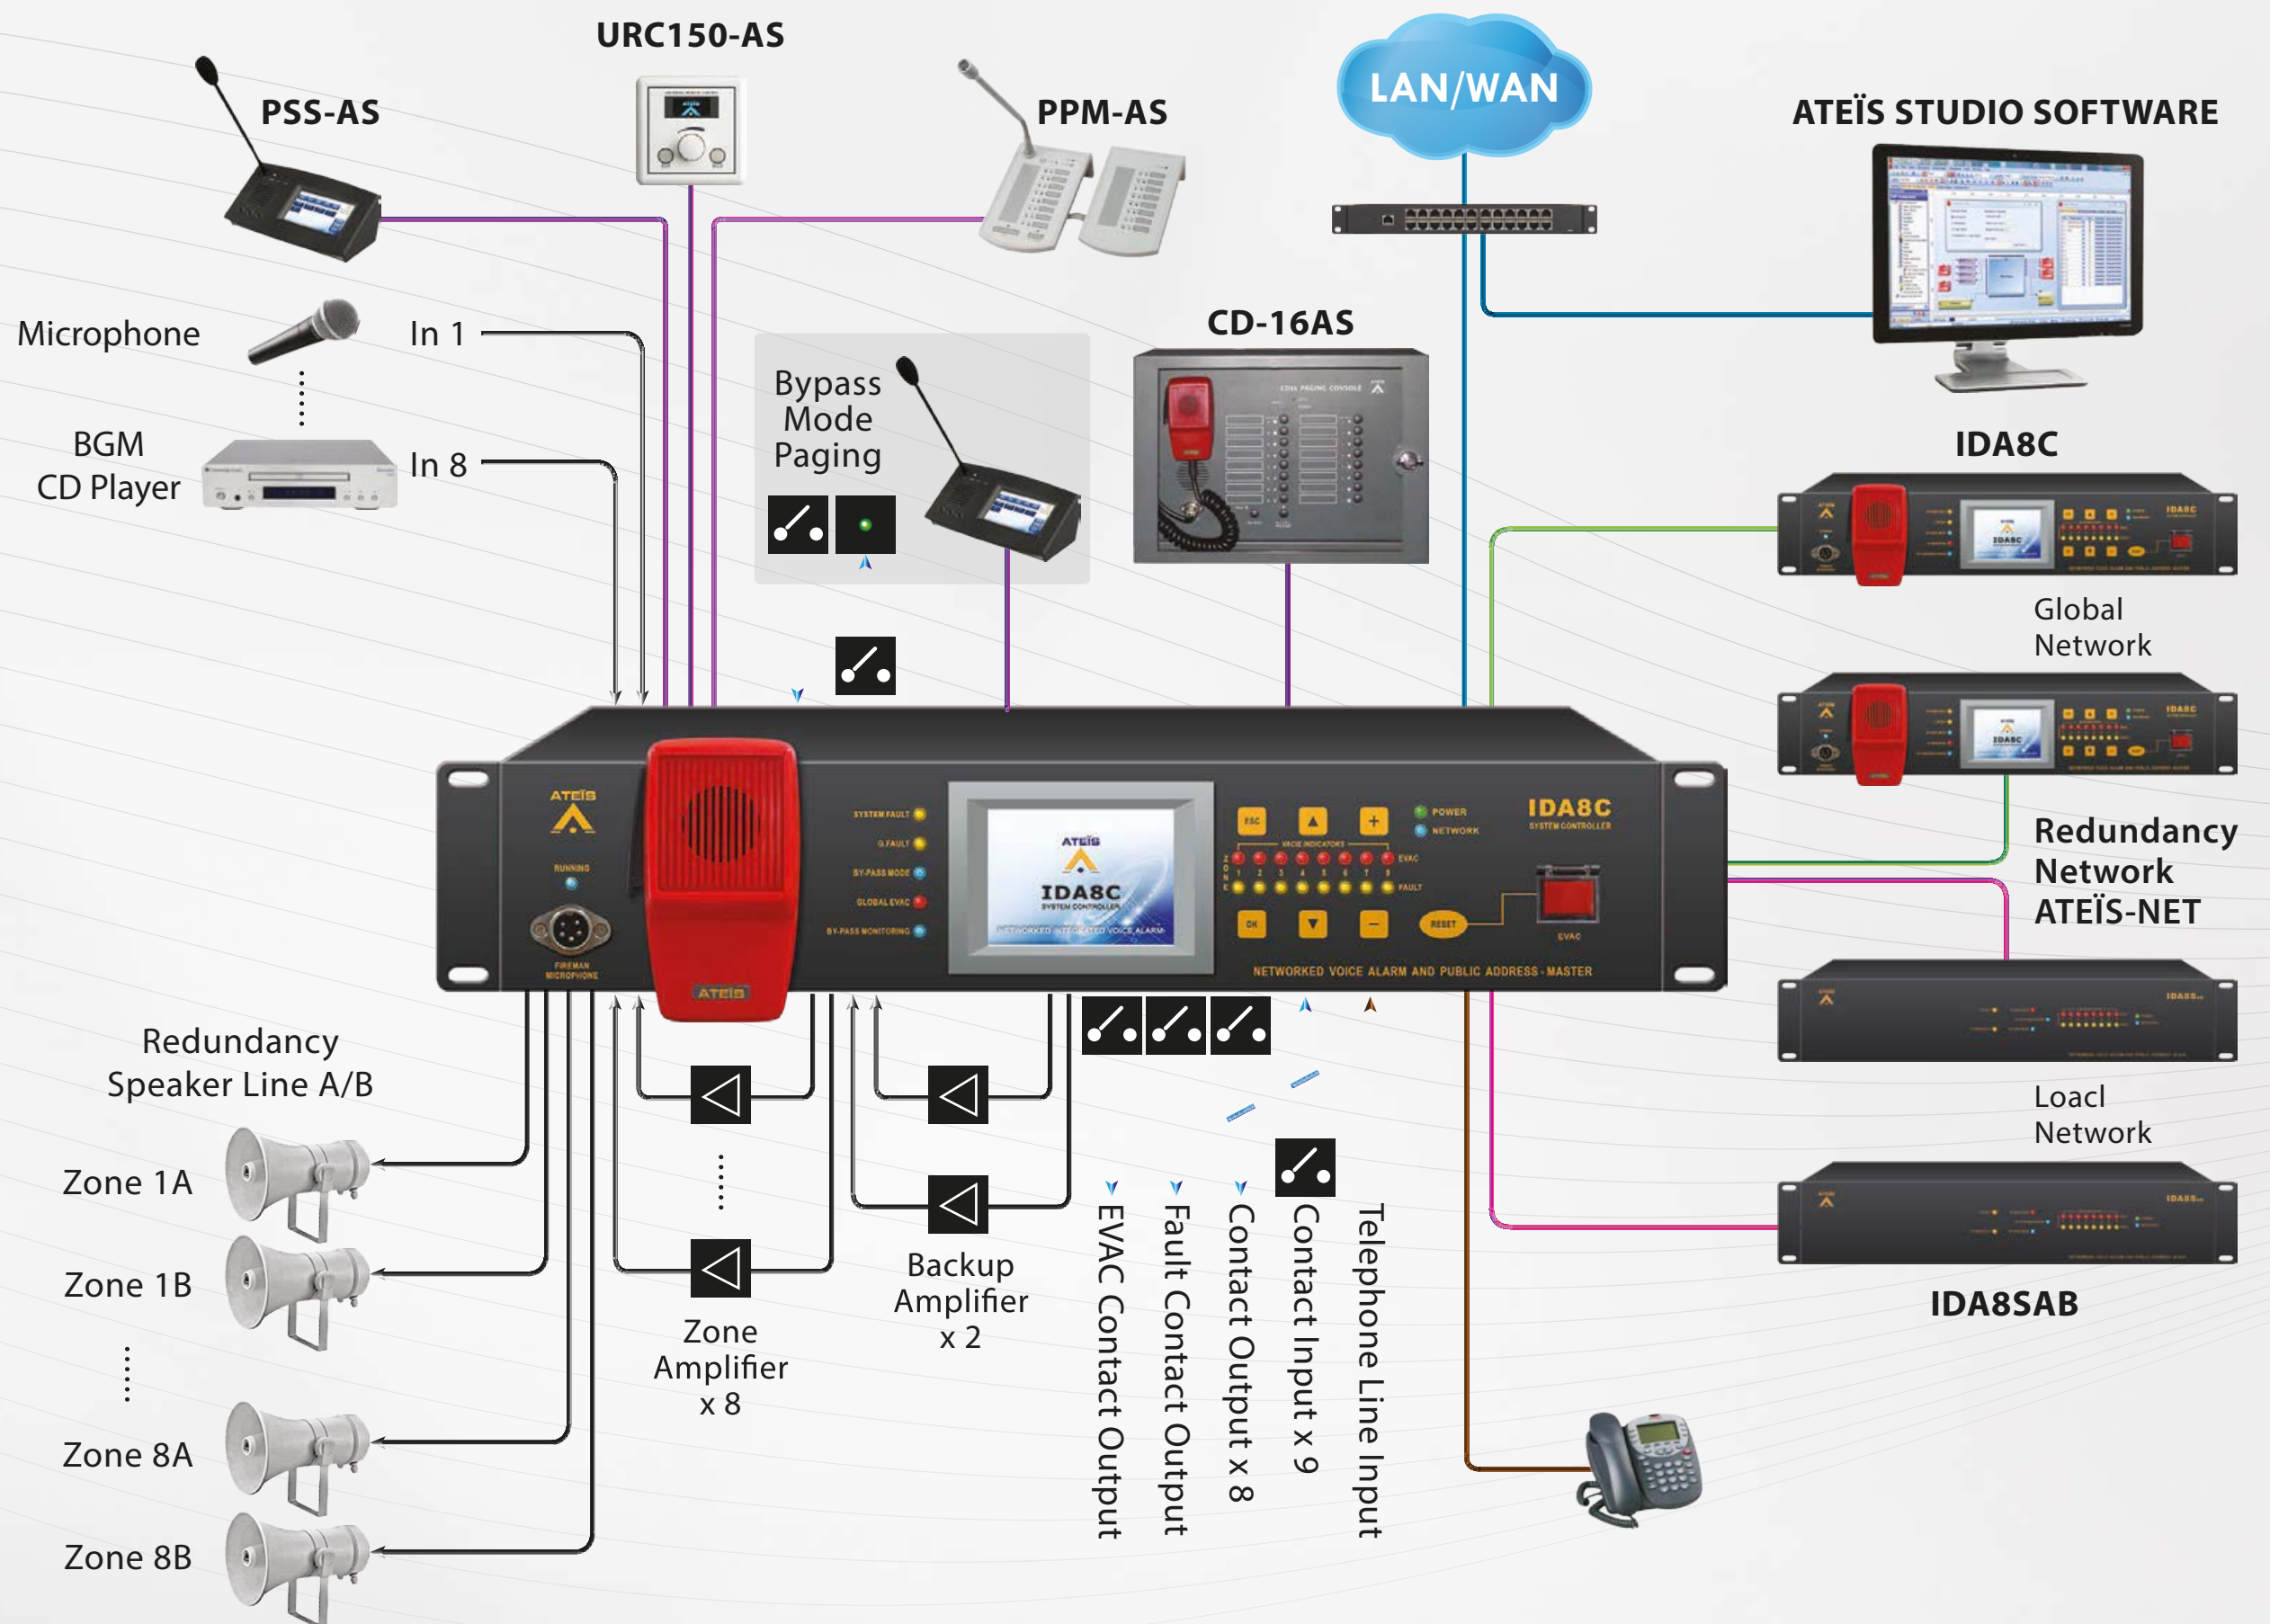

Limitless Applications

IDA8

Highly Integrated Network PA/VA System

Networkable PA/VA System

Paging Console & Accessories

PSS-AS
Colour Touch Screen
Paging Console

PPM-AS
Desktop
Paging Console

URC-150AS
Programmable Remote Controller

CD-TOUCHAS
Wall-Mount
Touch Screen
Paging Console

CD-8AS/CD-16AS
Wall-Mount
8/16 Buttons
Paging Console

DNM-485 Noise Sensing
Microphone (RS485)

Controllers and Secondary Units

IDA8C
Networkable Controller
Matrix Mode

IDA8S
Networkable Secondary Unit
Matrix Mode

IDA8SAB
Networkable Secondary Unit
A/B-zoning - Matrix Mode

Full-Redundancy

Redundant Network

ATEiS Local-Net and Global-Net

ATEiS Studio Design Software

ATEÏS[®]