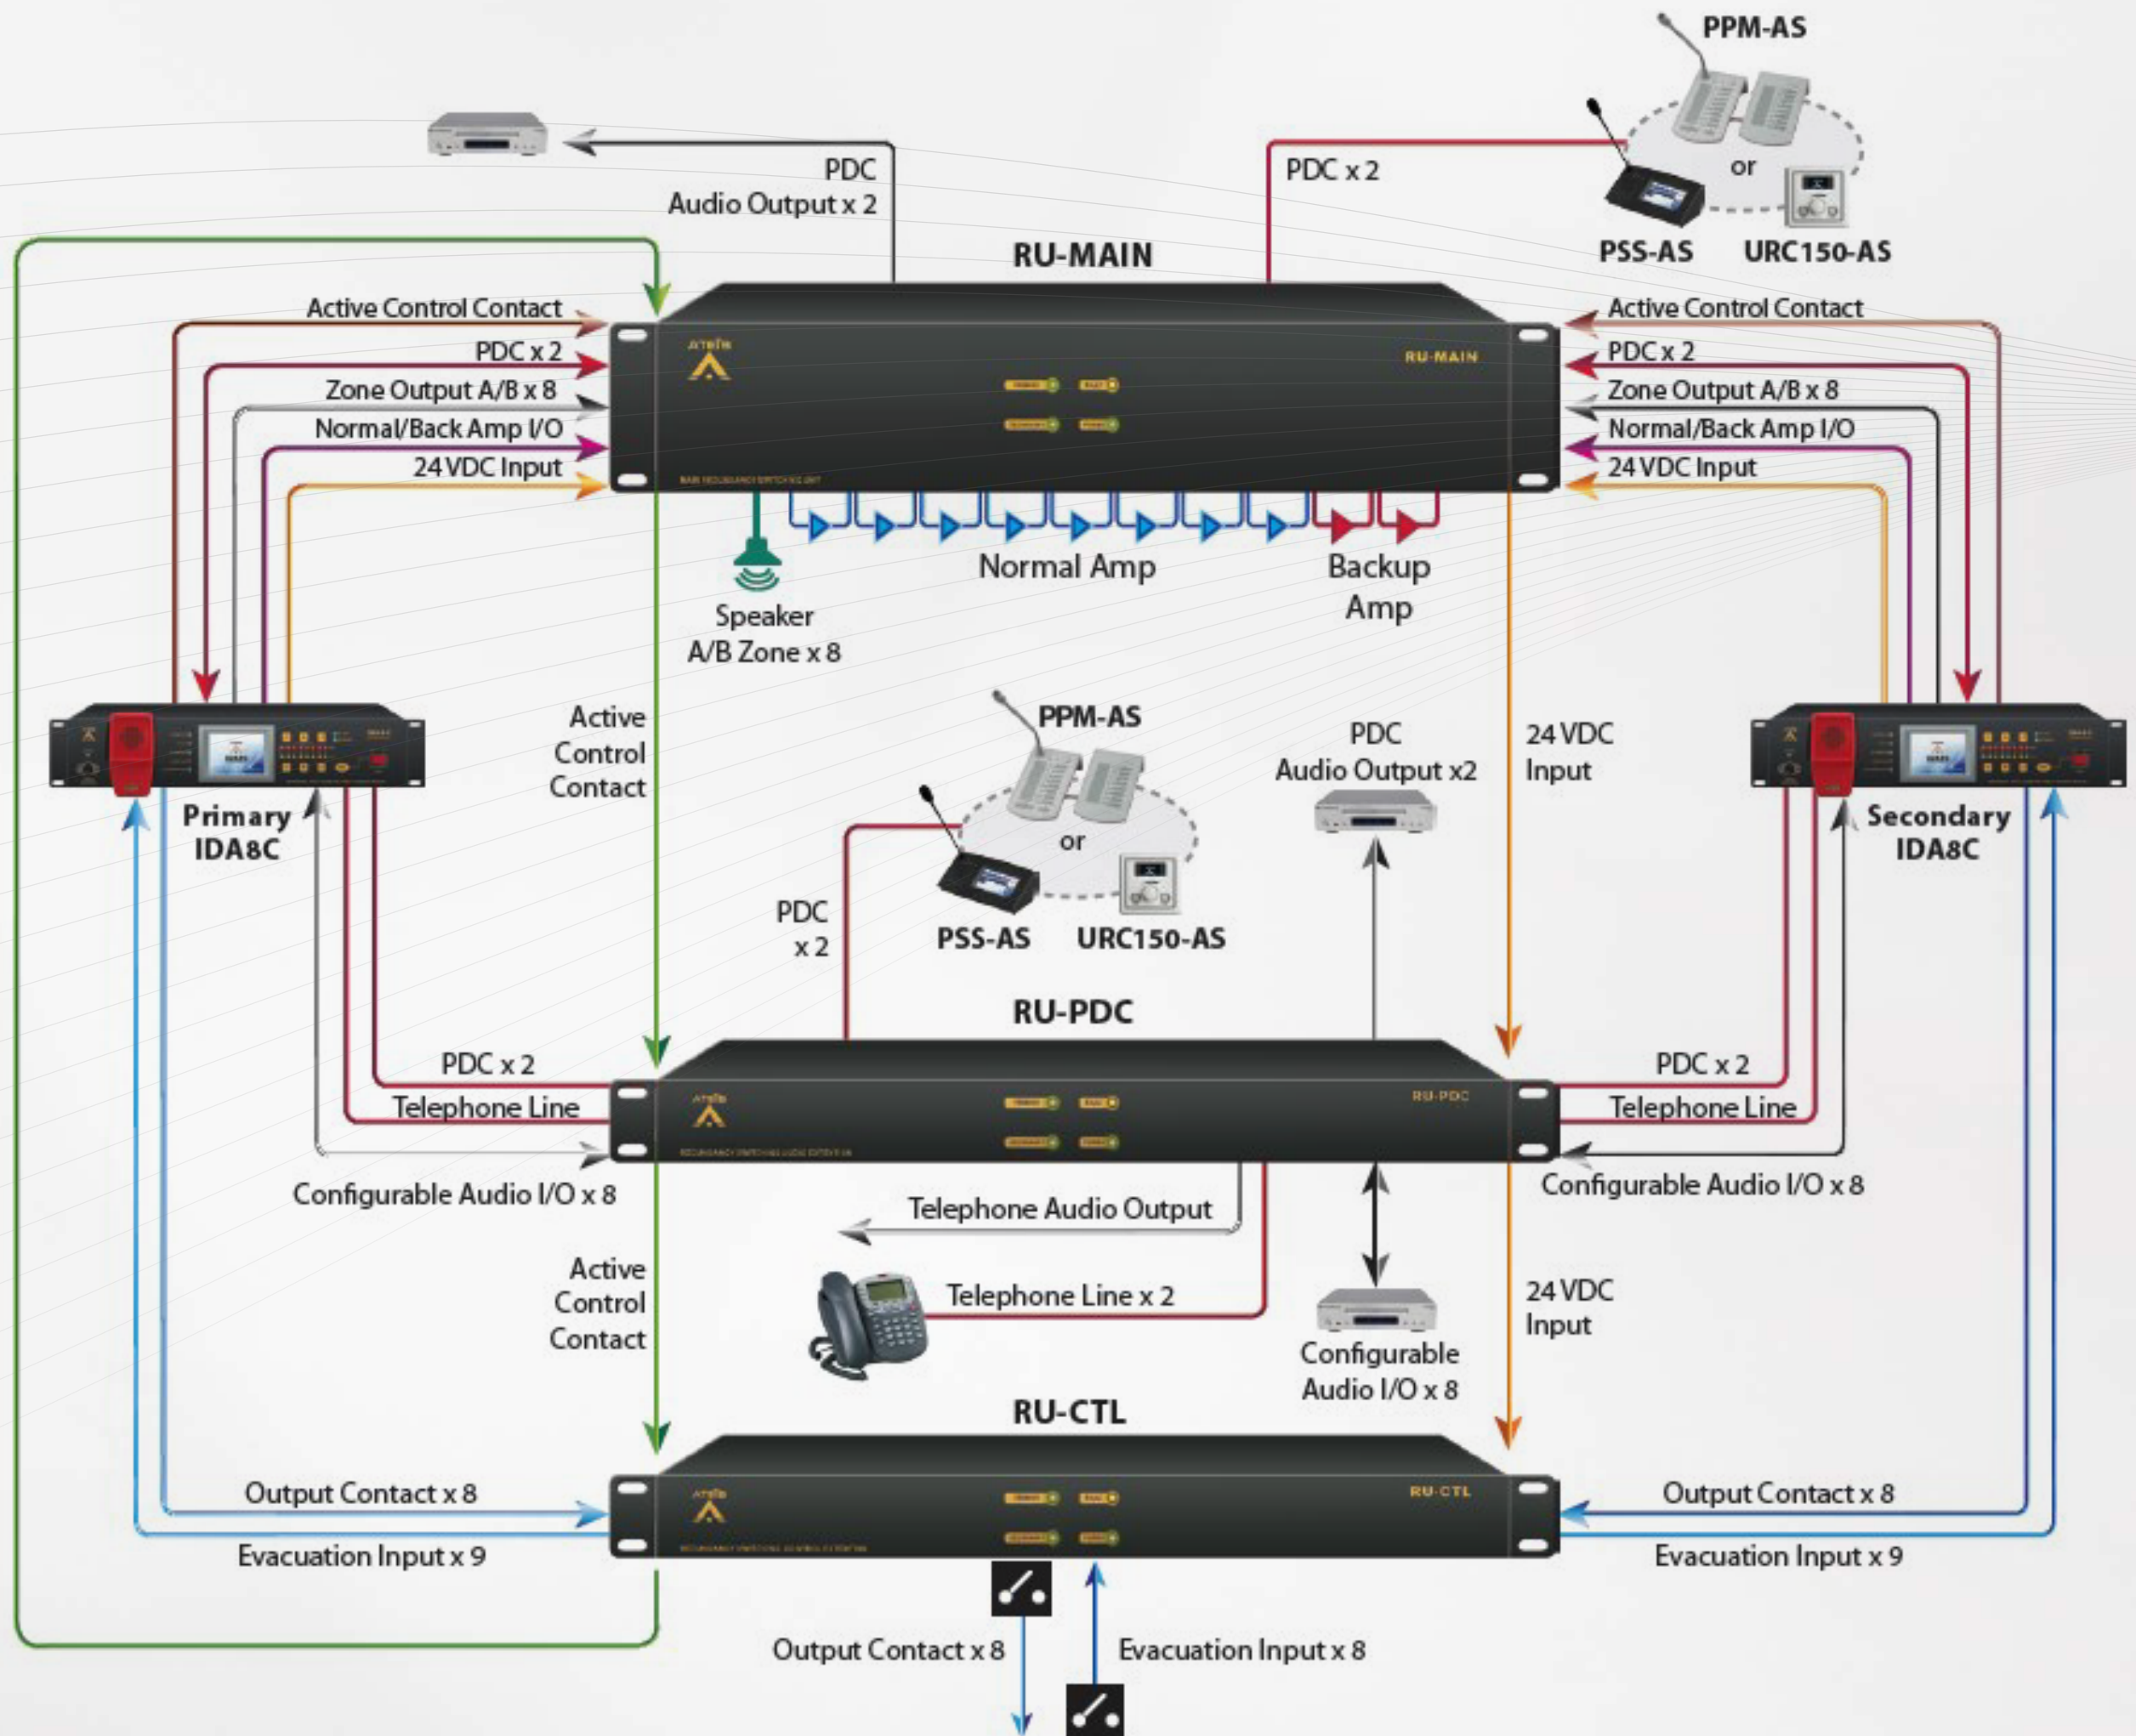

Limitless Applications

IDA8

Highly Integrated Network PA/VA System

Networkable PA/VA System

Paging Console & Accessories

PSS-AS
Colour Touch Screen
Paging Console

PPM-AS
Desktop
Paging Console

URC-150AS
Programmable Remote Controller

CD-TOUCHAS
Wall-Mount
Touch Screen
Paging Console

CD-8AS/CD-16AS
Wall-Mount
8/16 Buttons
Paging Console

DNM-485 Noise Sensing
Microphone (RS485)

Controllers and Secondary Units

IDA8C
Networkable Controller
Matrix Mode

IDA8S
Networkable Secondary Unit
Matrix Mode

IDA8SAB
Networkable Secondary Unit
A/B-zoning - Matrix Mode

Full-Redundancy

Redundant Network

ATEiS Local-Net and Global-Net

ATEiS Studio Design Software

ATEÏS[®]