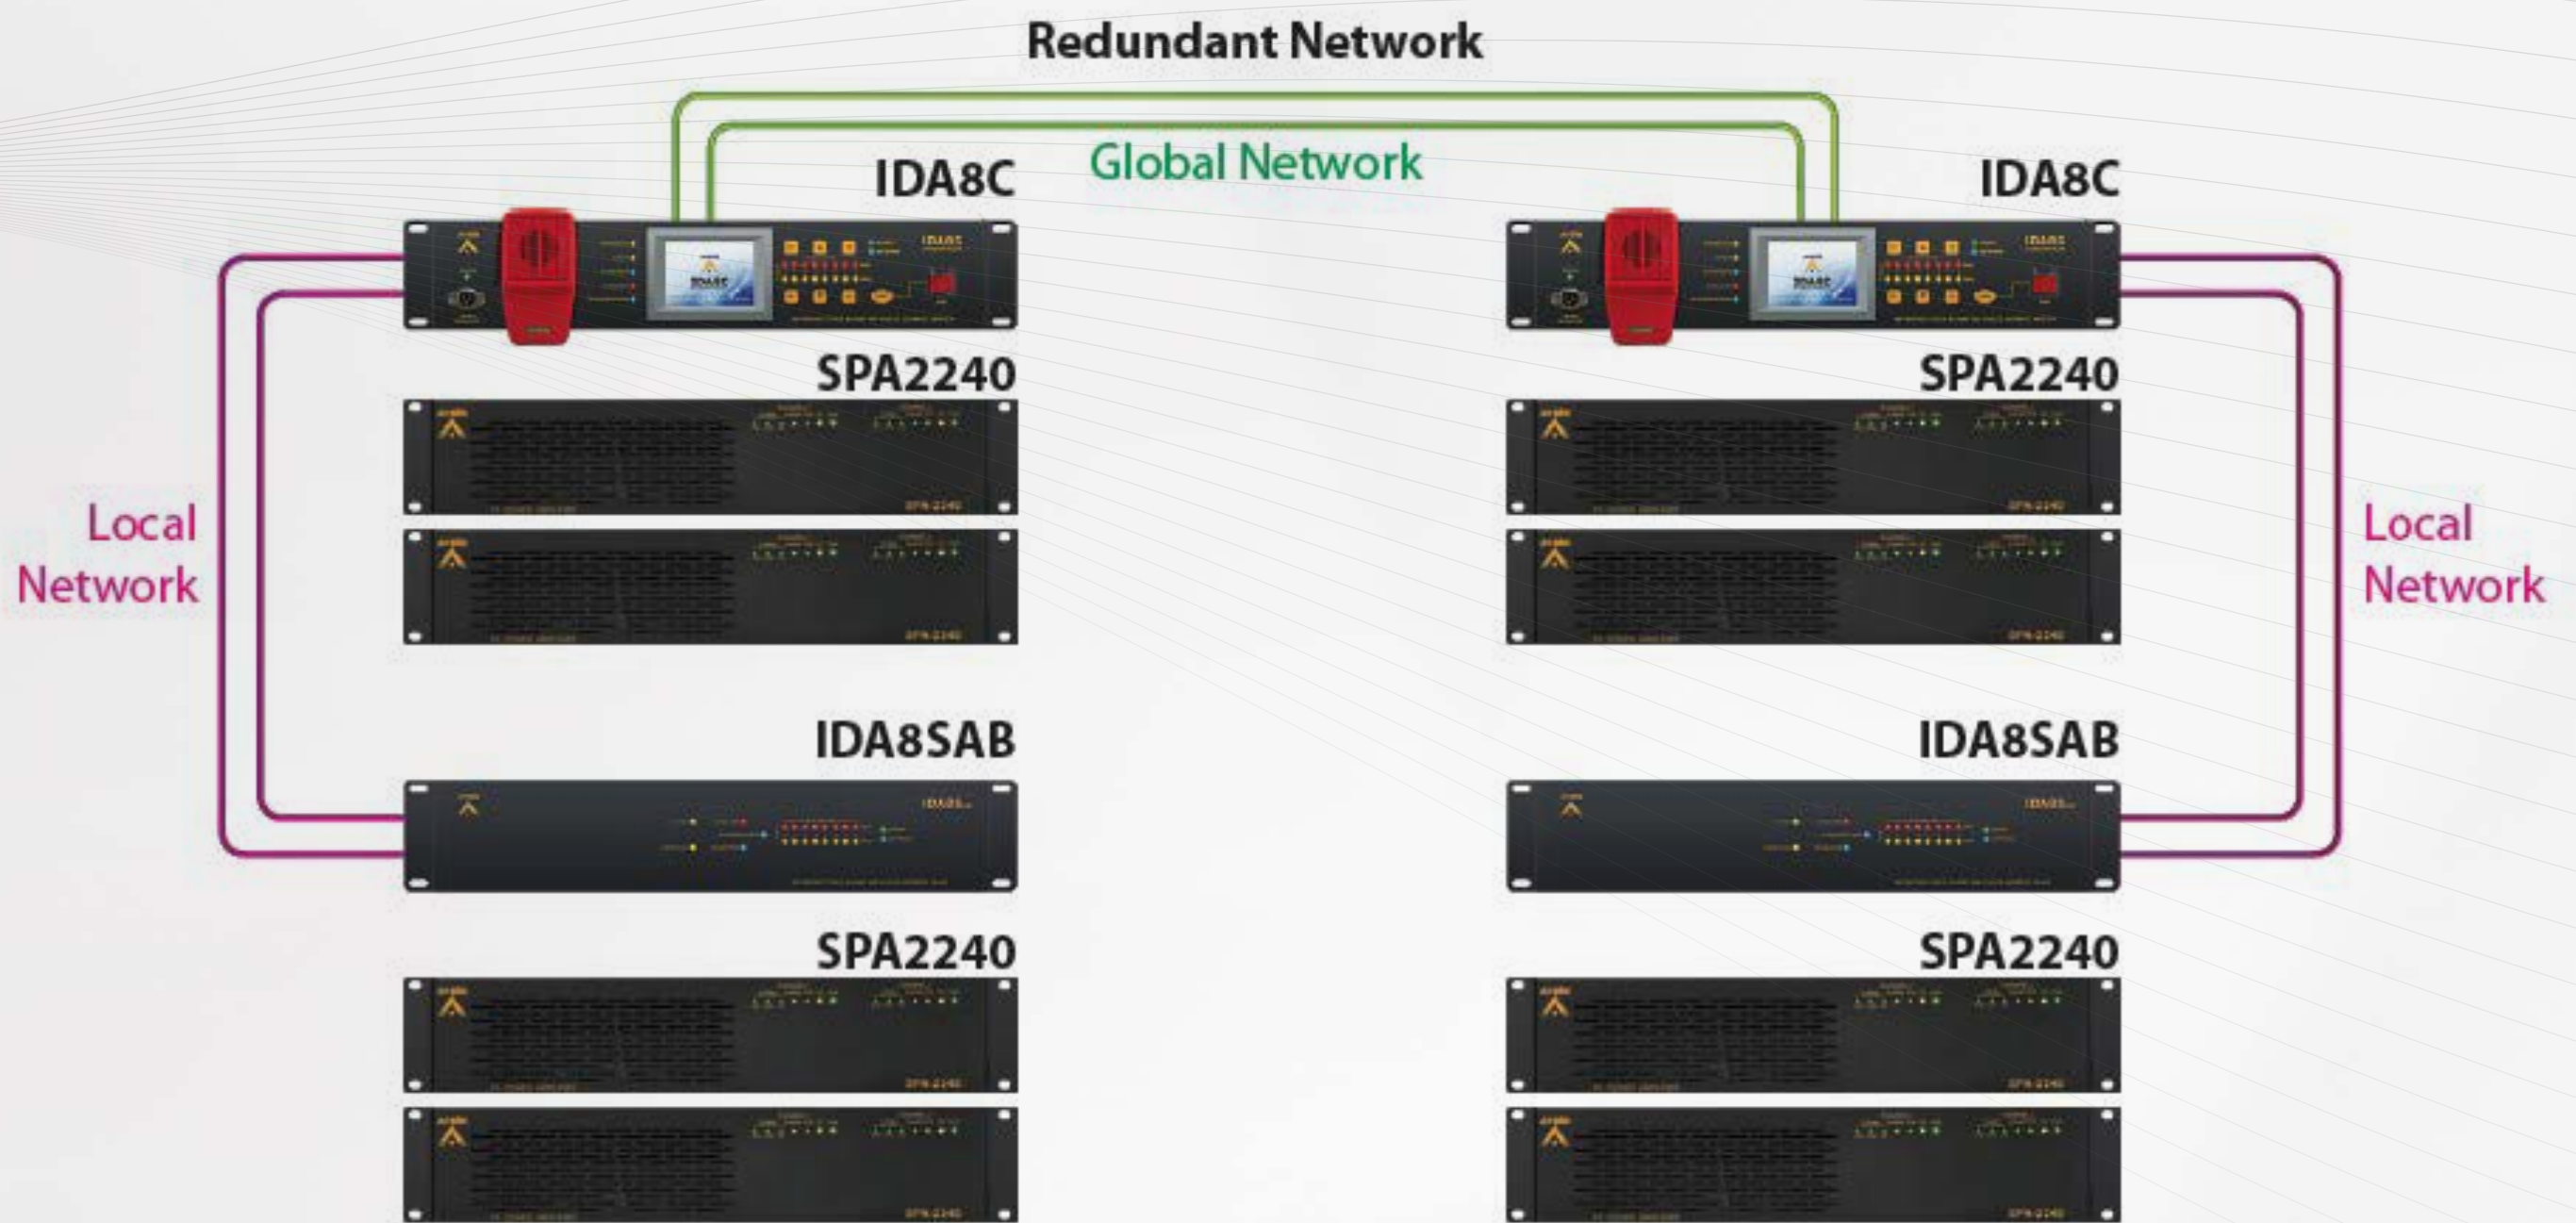

Limitless Applications

IDA8

Highly Integrated Network PA/VA System

Networkable PA/VA System

Paging Console & Accessories

PSS-AS
Colour Touch Screen
Paging Console

PPM-AS
Desktop
Paging Console

URC-150AS
Programmable Remote Controller

CD-TOUCHAS
Wall-Mount
Touch Screen
Paging Console

CD-8AS/CD-16AS
Wall-Mount
8/16 Buttons
Paging Console

DNM-485 Noise Sensing
Microphone (RS485)

Controllers and Secondary Units

IDA8C
Networkable Controller
Matrix Mode

IDA8S
Networkable Secondary Unit
Matrix Mode

IDA8SAB
Networkable Secondary Unit
A/B-zoning - Matrix Mode

Full-Redundancy

Redundant Network

ATEiS Local-Net and Global-Net

ATEiS Studio Design Software

ATEÏS[®]